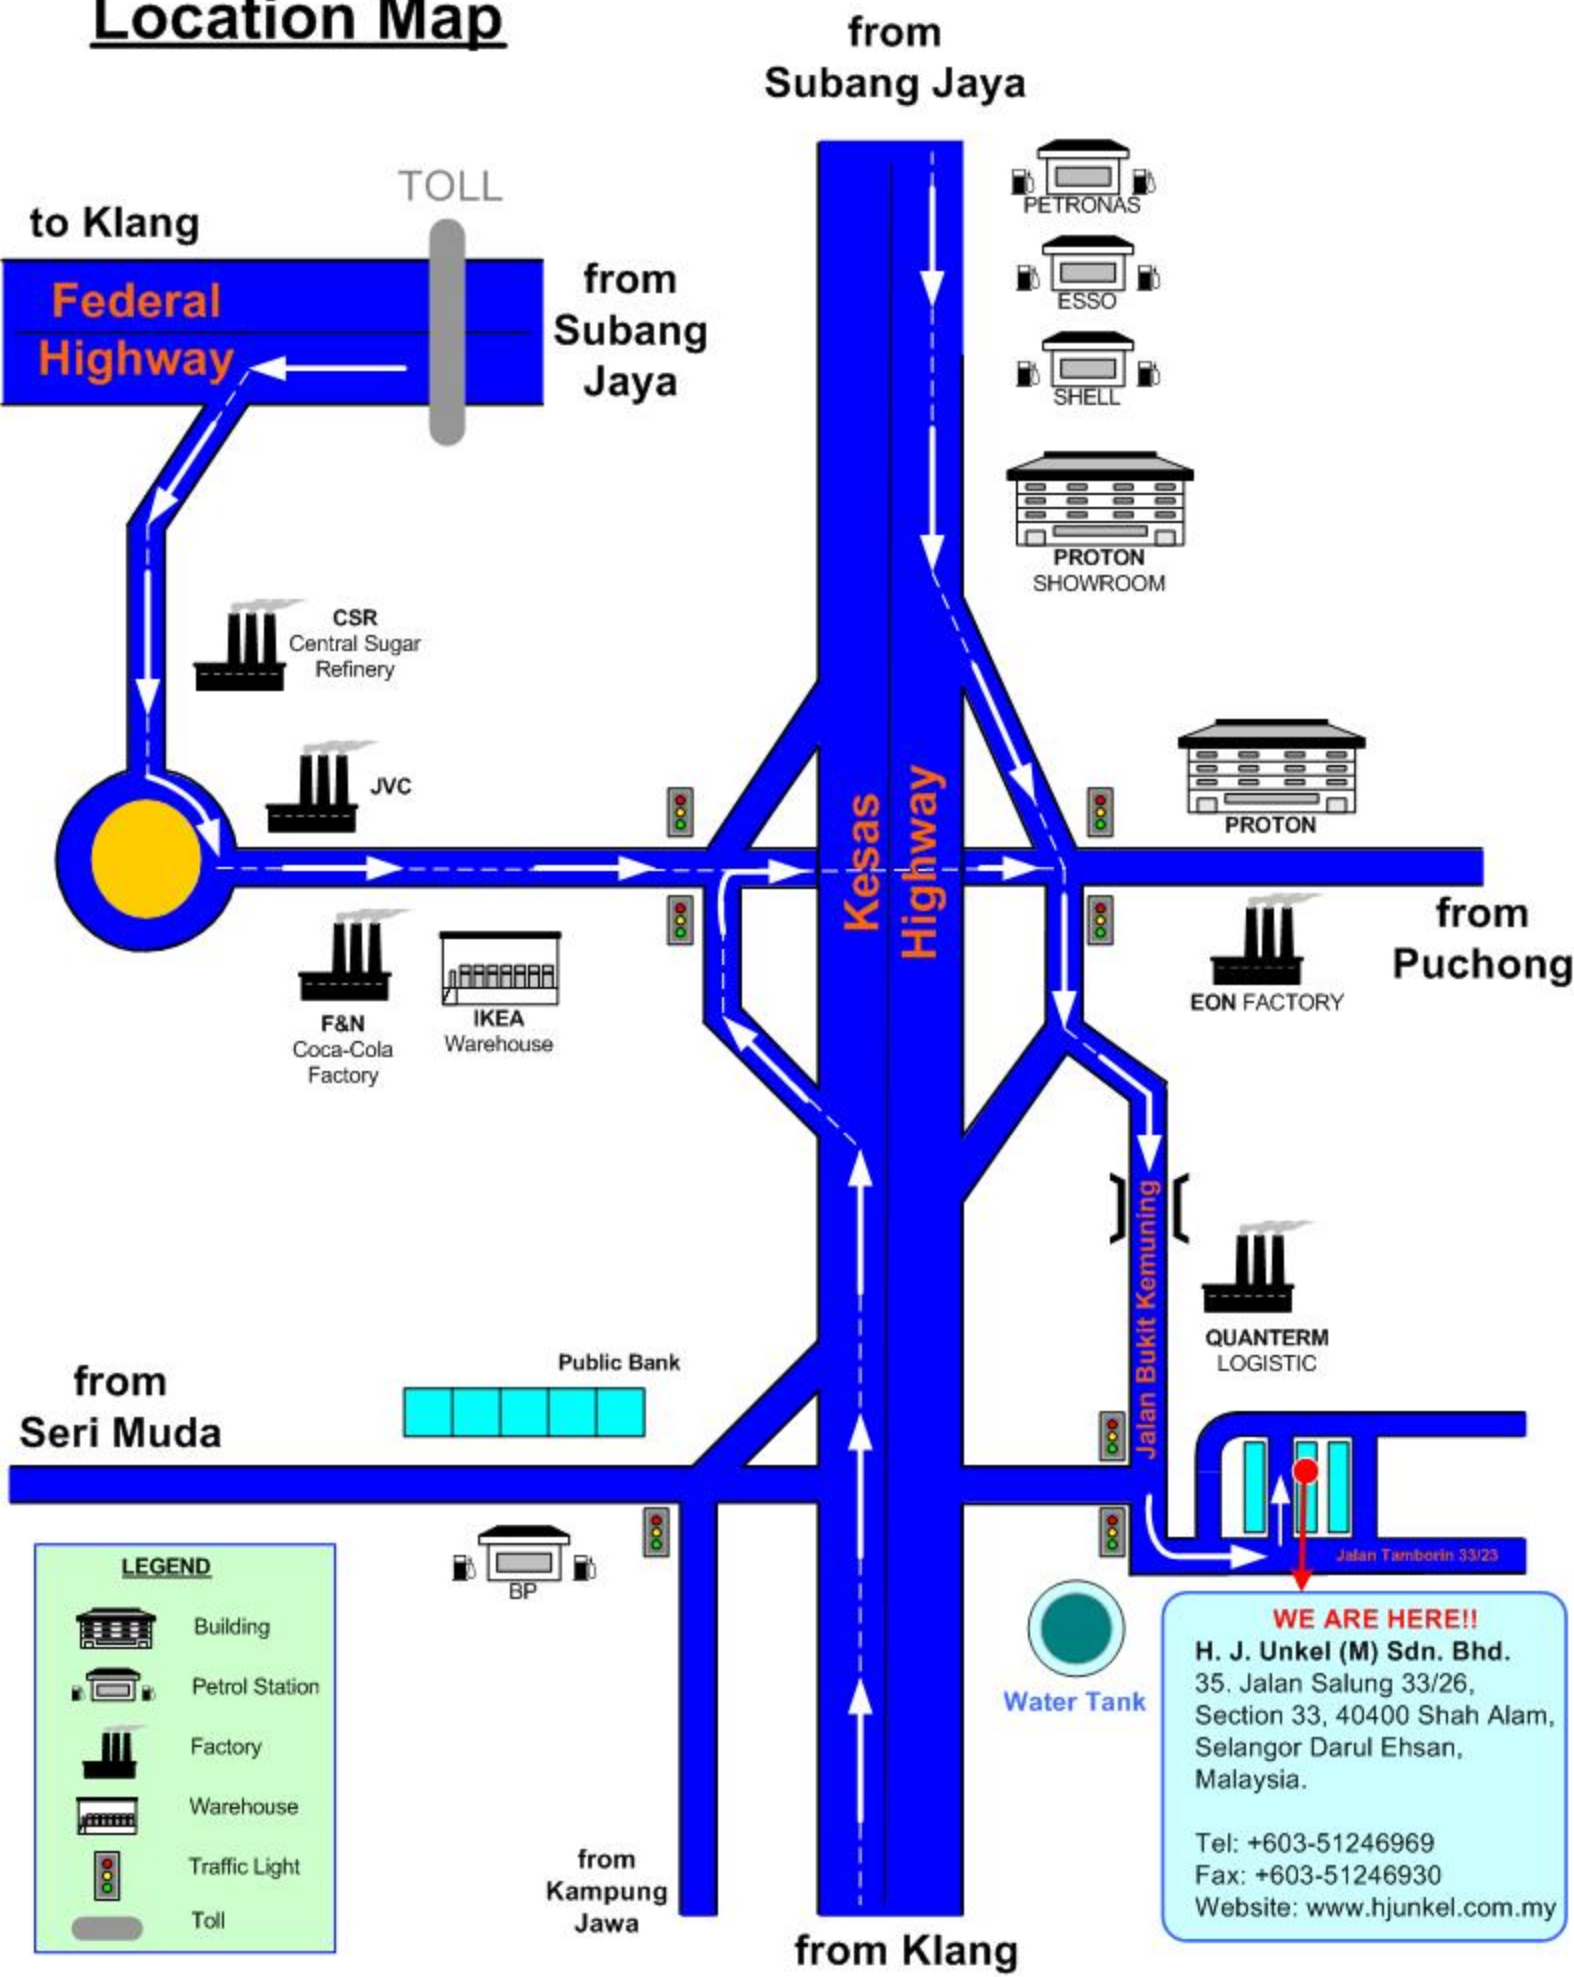

Location Map

from Subang Jaya

to Klang

TOLL

Federal Highway

from Subang Jaya

- PETRONAS
- ESSO
- SHELL
- PROTON SHOWROOM

CSR Central Sugar Refinery

JVC

PROTON

Keras Highway

F&N Coca-Cola Factory

IKEA Warehouse

EON FACTORY

from Puchong

QUANTERM LOGISTIC

from Seri Muda

Public Bank

Jalan Bukit Kemuning

Jalan Tamborin 33/23

LEGEND

- Building
- Petrol Station
- Factory
- Warehouse
- Traffic Light
- Toll

WE ARE HERE!!
H. J. Unkel (M) Sdn. Bhd.
35, Jalan Salung 33/26,
Section 33, 40400 Shah Alam,
Selangor Darul Ehsan,
Malaysia.